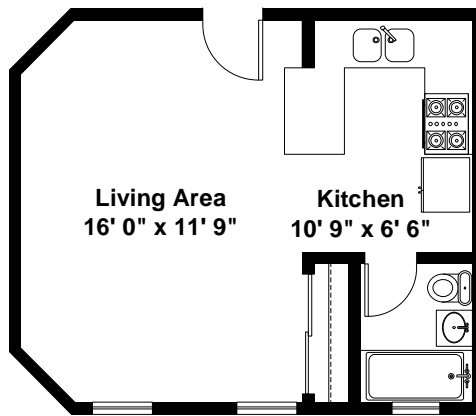

B

STUDIO

6726 North Glenwood, Unit 105 Chicago

just floorplans[®]
ZARF