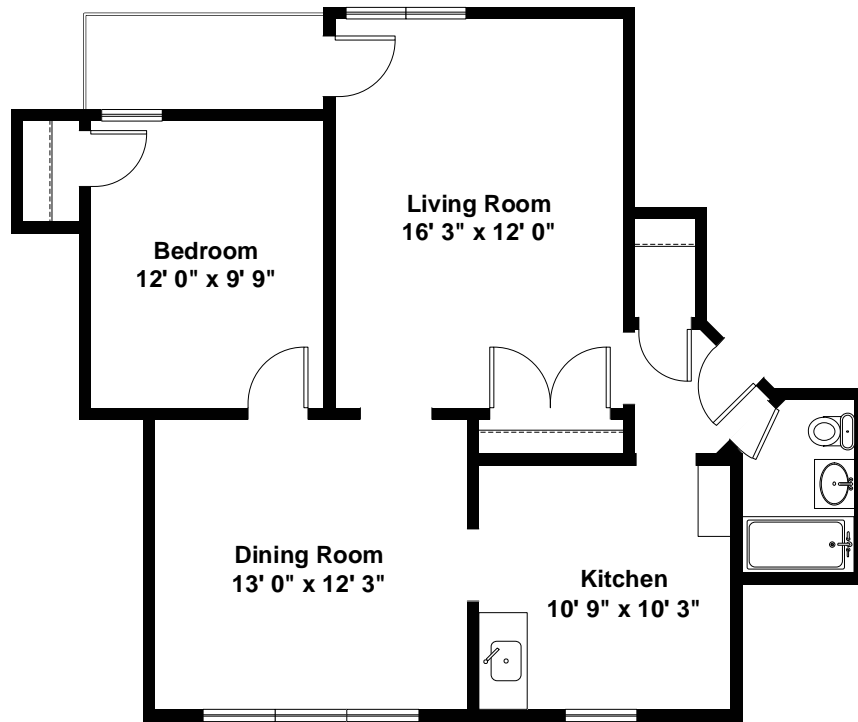

C

ONE BEDROOM

4936 North Harding, Unit 1A Chicago

just floorplans[®]